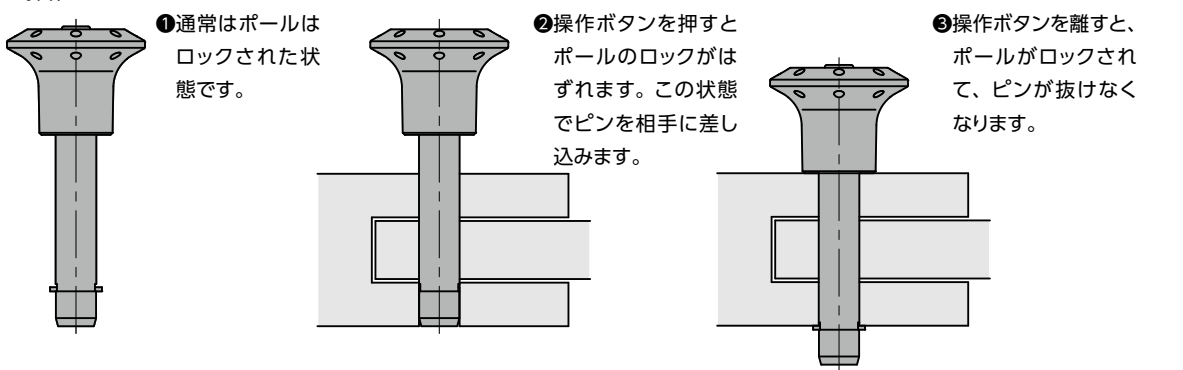

● 操作

● 適用ロックピン用チェーン

ロックピン品番	適用ロックピン用チェーン品番			
	PBC	PBCS	PRC	PSRC
PCPL-6	PCPLS-6	PCPLS-6-NI		
PCPL-8	PCPLS-8	PCPLS-8-NI		
PCPL-10	PCPLS-10	PCPLS-10-NI	PBC-*-14	
PCPL-12	PCPLS-12	PCPLS-12-NI		
PCPL-16	PCPLS-16	PCPLS-16-NI		
PCPL-20	PCPLS-20	PCPLS-20-NI		
			PBCS-*-14	PRC-*-14
				PSRC-*-14

● ロックピン用チェーンの詳細は各商品ページを参照してください。