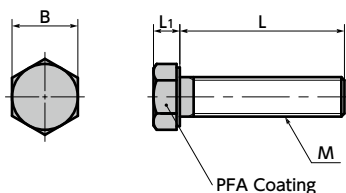

## ⚠ Precautions for Use

- Due to the thickness of the coating, the fit with the socket may be tight. Please exercise caution when using a socket, as the coating may peel off.
- Apply the recommended tightening torque or lower.

- Only the screw head is coated with PFA (Perfluoroalkoxy Alkane). This increases the chemical resistance of the screw head.
- Chemical Resistance of PFA
- To increase chemical resistance, the coating membrane is thickened (to approximately 50 μm). The screw thread is not coated, so thread precision is not affected.
- Use with **SWS-HTF** Sealing Washer ( coating) to prevent chemical liquids from moving from the bearing surface to the thread.

## ● Material/Finish

	SNHS-HTF
Main Body	SUSXM7 (Equivalent to SUS304)*1 PFA Coating (Head Only)

\*1 : The baking finish during coating changes the color of the screw thread.

Unit : mm

Part Number	M (Coarse)		L										L1	B	Recommendation Torque (N·m)	Mass (g)
	Nominal of Thread <b>1</b>	Pitch	6	8	10	12	16	20	25	30	35					
<b>SNHS-M3-HTF</b>	M3	0.5	6	8	10	12	16					2	5.5	0.5	0.67 - 1.1	
<b>SNHS-M4-HTF</b>	M4	0.7		8	10	12	16	20				2.8	7	1.1	1.6 - 2.5	
<b>SNHS-M5-HTF</b>	M5	0.8			10	12	16	20	25			3.5	8	2.2	2.8 - 4.7	
<b>SNHS-M6-HTF</b>	M6	1				12	16	20	25	30		4	10	3.8	4.9 - 8.1	
<b>SNHS-M8-HTF</b>	M8	1.25					16	20	25	30	35	5.3	13	9.2	11 - 18	