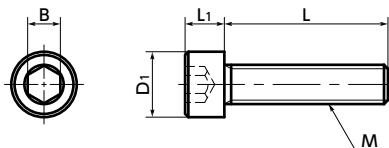

SNSTA Hex Socket Head Cap Screws (Tantalum) NEW

WEB Selection
Tool

WEB CAD
Download

Cleanroom wash & packaging

Chemical-proof

● Material/Finish

RoHS2 Compliant

	SNSTA
Main Body	Tantalum

● Mechanical property

	Tantalum	SUS304
Tensile Strength (N/mm ²)	271	520 or More
0.2% Proof Load (N/mm ²)	189	205 or More
Elongation (%)	51.2	40 or More

● Values in chart are for reference only. They are not guaranteed values.

● Physical property

	Tantalum	SUS304
Specific Gravity	16.65	7.93
Longitudinal Elastic Modulus (GPa)	185	193
Specific Heat (J/kg·K)	140	500
Linear Expansion Coefficient (K ⁻¹)	6.4×10^{-6}	17.3×10^{-6}

● Values in chart are for reference only. They are not guaranteed values.