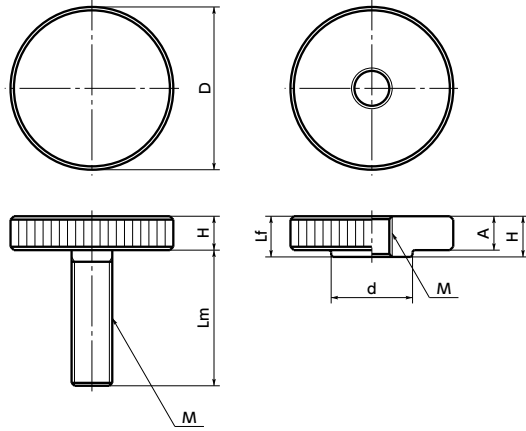

KUM
KUMS

KUF
KUFS

- Flat type knurled knobs.
- A rich variety of thread sizes from M3 to M10 are available.
- There are two types of materials.
 - KUM** **KUF** — Made of steel
 - KUMS** **KUFS** — Made of Stainless Steel
- Materials and types can be selected by a product code.

Product Code	Material	Type
KUM	Made of Steel	Male Screw
KUF	Made of Steel	Female Screw
KUMS	Made of Stainless Steel	Male Screw
KUFS	Made of Stainless Steel	Female Screw

- **KUM** has a round-shaped thread tip to be distinguished from **KUMS**.

Unit : mm

Part Number Made of Steel	Part Number Made of Stainless Steel	D 2	M (Coarse)		H	Mass (g)
			Nominal of Thread 3	Pitch		
KUM-12-M3	KUMS-12-M3	12	M3	0.5	2.5	2 - 4
KUM-16-M4	KUMS-16-M4	16	M4	0.7	3.5	5 - 7
KUM-20-M5	KUMS-20-M5	20	M5	0.8	4	12 - 13
KUM-24-M6	KUMS-24-M6	24	M6	1	5	20 - 25
KUM-30-M8	KUMS-30-M8	30	M8	1.25	6	40 - 46
KUM-36-M10	KUMS-36-M10	36	M10	1.5	8	78 - 90

For male screw type, select a **4** thread length Lm from the dimension table.