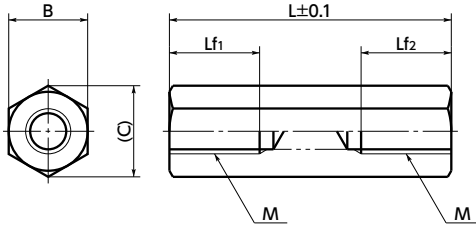

# SHB-EL / SHBS Hexagon Post

**SUS** Stainless steel

- Hexagon post for both-side female screw.
- Material/Finish **◀1**

	<b>SHB-EL</b> Made of Steel	<b>SHBS</b> Made of Stainless Steel
Main body	SUM22L Electroless Nickel Plating	SUS304

## Dimensions

Unit : mm

Part Number Steel	Part Number Stainless steel	M (Coarse)		B	C	Lf1	Lf2	Mass (g)
		Nominal of Thread <b>◀2</b>	Pitch					
<b>SHB-M3-EL</b>	<b>SHBS-M3</b>	M3	0.5	6	6.9	6	6	2.9 - 9
<b>SHB-M4-EL</b>	<b>SHBS-M4</b>	M4	0.7	7	8.1	8	8	5 - 25
<b>SHB-M5-EL</b>	<b>SHBS-M5</b>	M5	0.8	8	9.2	10	10	5.5 - 40
<b>SHB-M6-EL</b>	<b>SHBS-M6</b>	M6	1	10	11.5	12	12	11 - 98
<b>SHB-M8-EL</b>	<b>SHBS-M8</b>	M8	1.25	13	15	16	16	27 - 168

**SHB-EL** Made of Steel **SHBS** Made of Stainless Steel

Part Number	L (mm) <b>◀3</b>														
	15	20	25	30	35	40	45	50	60	70	80	90	100	120	150
<b>SHB-M3-EL</b>	●	●	●	●	●	●									
<b>SHB-M4-EL</b>		●	●	●	●	●	●	●	●	●	●				
<b>SHB-M5-EL</b>		●	●	●	●	●	●	●	●	●	●	●	●		
<b>SHB-M6-EL</b>			●	●	●	●	●	●	●	●	●	●	●	●	●
<b>SHB-M8-EL</b>					●	●	●	●	●	●	●	●	●	●	●
<b>SHBS-M3</b>	●	●	●	●	●	●									
<b>SHBS-M4</b>		●	●	●	●	●	●	●	●	●	●				
<b>SHBS-M5</b>		●	●	●	●	●	●	●	●	●	●	●	●		
<b>SHBS-M6</b>			●	●	●	●	●	●	●	●	●	●	●	●	●
<b>SHBS-M8</b>					●	●	●	●	●	●	●	●	●	●	●

- Part number specification

**SHB-M4-40-EL**

Cleanroom Wash & Packaging → P.xxxx	Screw Length Adjustment → P.xxxx	Vibration Resistant → P.xxxx	Laser Marking → P.xxxx
Please feel free to contact us	Not Available	Not Available	Available / Add'l charge